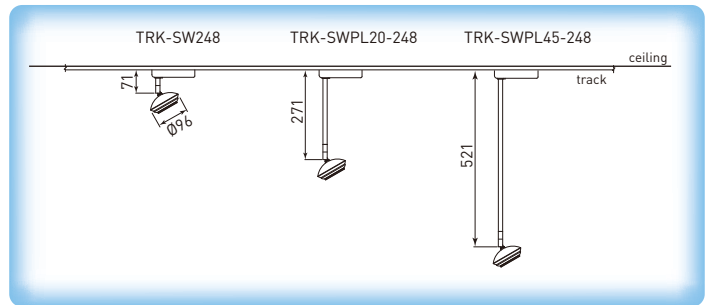

## Track Xlens 3 Swivel Spotlight TRK-SW248 & TRK-SWPL-248

- 7.5W each light
- With 25° optic lens & glass diffuser
- With LD700TRK.3 LED driver

Illustration	Article Code	Model	Light color / Finish
<b>Track Xlens 3 Swivel Spotlight</b>			
 TRK-SW248NB	08.085248.221	TRK-SW248NB-CW	cool white / bright silver
	08.085248.411	TRK-SW248ABN-WW	warm white / brushed stainless
<b>Track Xlens 3 Suspension Swivel Spotlight</b>			
• Long neck 200mm L.			
 TRK-SWPL20-248ABN	08.086248.221	TRK-SWPL20-248NB-CW	cool white / bright silver
	08.086248.411	TRK-SWPL20-248ABN-WW	warm white / brushed stainless
• Long neck 450mm L.			
 TRK-SWPL45-248NB	08.087248.221	TRK-SWPL45-248NB-CW	cool white / bright silver
	08.087248.411	TRK-SWPL45-248ABN-WW	warm white / brushed stainless